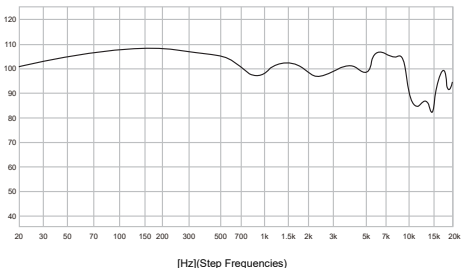

规格参数:

单元尺寸:40mm 标称阻抗:38Ω
灵敏度:98dB 频响范围:20Hz-20kHz
线长:1.3M

频响曲线:

H691 B&K人工头测试频响曲线

以上参数仅供参考,设计和规格如有变更,恕不另行通知。

使用方法：

1. 请调节至合适的头带长度、并根据左右声道标示正确佩戴。

2. 可折叠耳机支臂，放入收纳袋，便于携带。

Specification

Driver unit: 40mm

Impedance: 38 ohm

Sensitivity: 98dB

Frequency range: 20Hz-20kHz

Cable length: 1.3M

Frequency response curve

H691 B&K manual head test frequency response curve.

The above specification is only for your reference, design and specification are subject to change without notice.

Usage

1. Adjust the headband to an applicable length and according to the marks on left and right channels for wearing the headphone correctly.